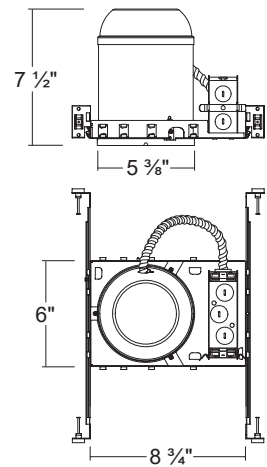

H550ICA

5" IC Air-Tight Incandescent New construction Housing (Max. 75W)

Dimensions

ORDERING INFORMATION

Model No.	Description
H550ICA	5" IC Air-Tight Incandescent New construction Housing (Max. 75W)

SPECIFICATION

Plaster Frame

- Galvanized steel construction. The housing can be removed from plaster frame to provide access to the junction box

Junction Box

- Listed for through branch circuit wiring
- Contains seven 7/8" knockouts
- New Cable Trap for easy installation of Romex Cable (US Patented / China Patented)

Bar Hanger

- Pre-installed Real nail easily installs in regular lumber, engineered lumber
- Bar Hangers are adjustable from 13-5/8" to 25" and can be repositioned 90 degree on plaster frame

Thermal Protector