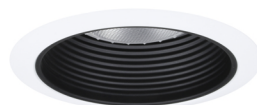

COMPATIBLE TRIMS

T5501 Open Trim

- Incandescent
75W BR / Par30

T5501K Open Trim / Bracket

- Incandescent
75W BR / Par30

T5503 Baffle / Bracket

- Incandescent
75W BR / Par30

T5506 Baffle One Piece