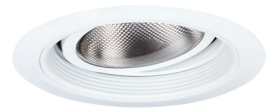

- Incandescent
75W BR / Par30

T5548 Smooth Baffle

- Incandescent
60W A19

T5544 Wall Wash Baffle

- Incandescent
75W BR / Par30

T5507 AT Cone Baffle

- Incandescent
75W BR / Par30

T5574 Baffle Regressed Gimbal